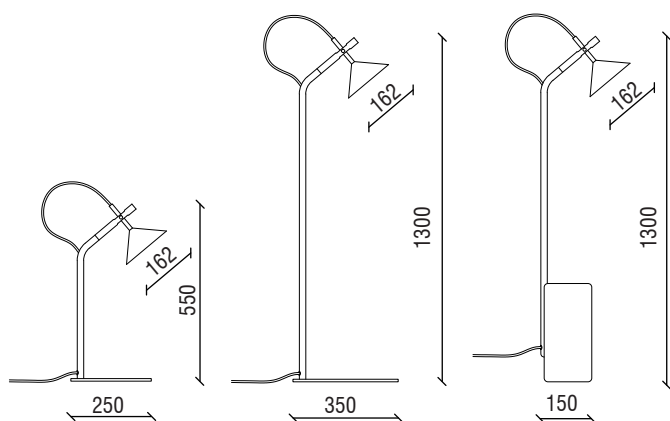

# nun

design: *Filip Gordon Frank*

Nun lamp got the name thanks to its shape which resembles a Nun. Nun comes in two variations as a desk and floor lamp. Both are available with steel base. Floor lamp is also available with a marble base.

## Nun

IP20, LED

**Material:** powder coated steel, solid oak, marble (optional)

Available colors:

white

black

anthracite

\*other colours on request